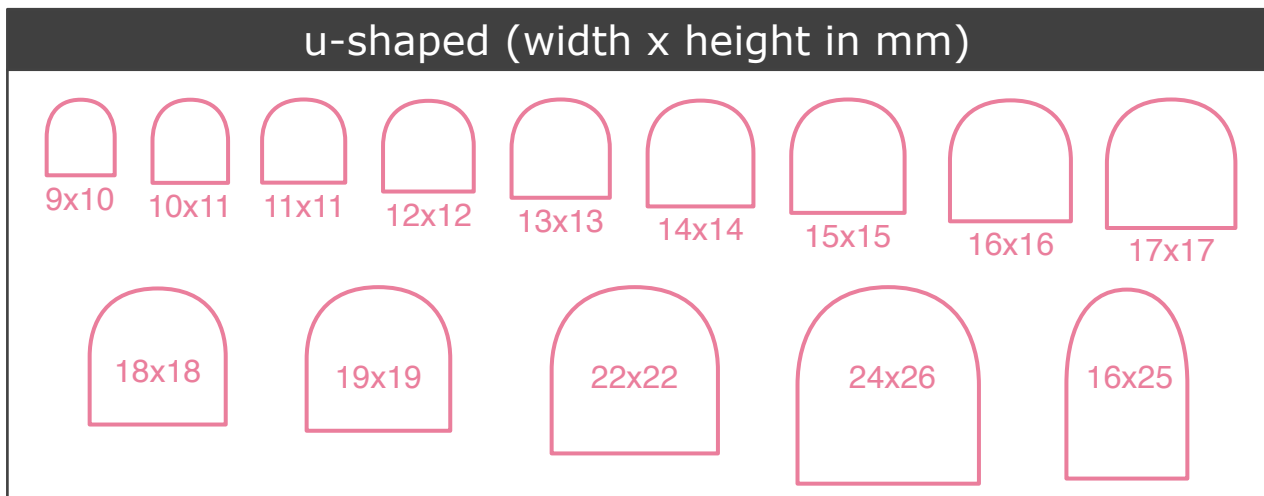

Typesheet

heeltips.com.au

If you're not sure what size of replacement heel tip you need simply print this document and compare your heel to the sizes below. Your old heel tip should cover the entire stencil so that you can barely see the pink outline.

Please don't measure against a computer screen as screen sizes differ.

If you're still uncertain which size to order, don't fret - most shoes will fit a size up or down. Just choose the one that looks closest and chances are it will fit just fine.