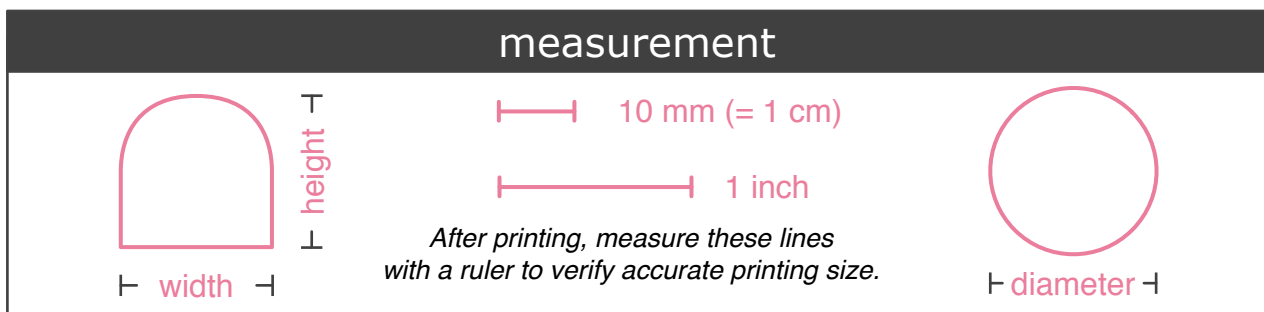

Typesheet

heeltips.com.au

If you're not sure what size of replacement heel tip you need simply print this document and compare your heel to the sizes below. Your old heel tip should cover the entire stencil so that you can barely see the pink outline.

Please don't measure against a computer screen as screen sizes differ.

If you're still uncertain which size to order, don't fret - most shoes will fit a size up or down. Just choose the one that looks closest and chances are it will fit just fine.